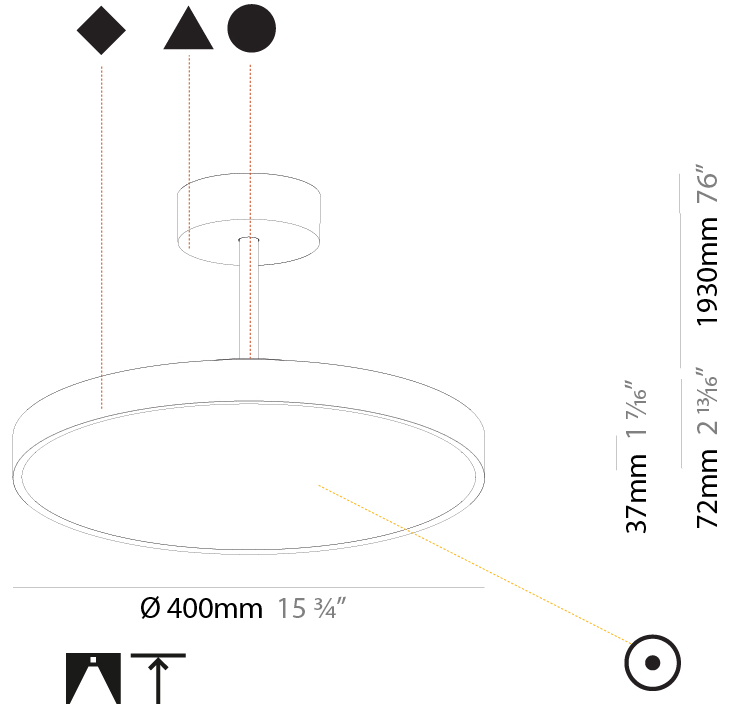

GENERAL

Series: Sign Diva Tube
Subseries: Sign Diva Tube
Partner: Prolicht
Division: Architectural
Installation: Suspension
Product Type: Pendant
Mounting Location: Ceiling
Light Distribution: Direct

PHYSICAL

Shape: Round
Diameter (mm): 400
Diameter (in): 15 3/4
Height (mm): 72
Height (in): 2 13/16
Max. Overall Height (mm): 2002
Max. Overall Height (in): 78 13/16
Weight (kg): 2.888
Weight (lbs): 6.366
Diffuser: PMMA - Opal / Micro-Prism / Sparkling Secret / Vintage Industrial
Fixture Finish: SSR / BKV / CWI / CRY / HAB / UFT / ITA / RUA / FTG / MYG / LOD / PUS / FRO / FUP / KIA / POP / BLS / SPG / MEY / GOH / CHC / COM / ABZ / JAG / OBR / MOS / ROR
Fixture Material: PMMA / Extruded Aluminum / Steel

ELECTRICAL

Lamp Type: LED (Zhaga Standard)
Input Wattage (W): 17
Total Output Wattage (W): 16
Dimming: Tri-Mode (Non-Dimming and Phase Dimming (120Vac only) and 0-10V Dimming)
Driver Included: Yes
Driver Location: Integrated
Driver Type: Constant Current - Universal
Driver Class: Class 2
Input Voltage (V): 120 - 277
Constant Current (MA): 500

LED

Color Temperature (*K): 2700 / 3000 / 3500 / 4000
Max. Delivered Lumen (lm): 1807 / 1943 / 1951 / 1991
Nominal Lumen (lm): 2250 / 2450 / 2430 / 2480
CRI: >90 CRI
Lamp Life (hrs): 50000

OPTICAL

RATINGS AND CERTIFICATIONS

Certified By: Certified for North American Standards
IP rating: IP20