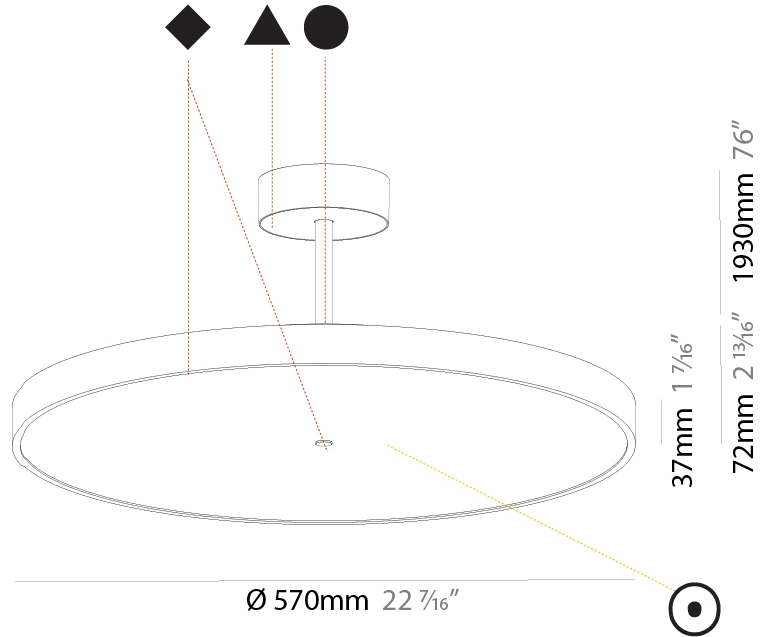

GENERAL

Series: Sign Diva Tube
Subseries: Sign Diva Tube
Brand: Prolicht
Division: Architectural
Mounting Type: Suspension
Mounting Location: Ceiling
Subcategory: Pendant

PHYSICAL

Shape: Round
Diameter (mm): 570
Diameter (in): 22 7/16
Height (mm): 72
Height (in): 2 13/16
Max. Overall Height (mm): 2002
Max. Overall Height (in): 78 13/16
Light Distribution: Direct / Indirect
Weight (kg): 8.533
Weight (lbs): 18.812
Diffuser: [PMMA - Opal / Micro-Prism / Sparkling Secret / Vintage Industrial](#)
Fixture Finish: [SSR / BKV / CWI / CRY / HAB / UFT / ITA / RUA / FTG / MYG / LOD / PUS / FRO / FUP / KIA / POP / BLS / SPG / MEY / GOH / GUM / CHC / COM / ABZ / JAG / OBR / MOS / ROR](#)
Fixture Material: [Extruded Aluminum / Steel](#)

ELECTRICAL

Lamp Type: LED (Zhaga Standard)
Input Wattage (W): 67
Dimming: [Tri-Mode (Non-Dimming and Phase Dimming (120Vac only) and 0-10V Dimming)](#)
Driver Included: Yes
Driver Location: Integrated
Driver Type: Constant Current - Universal
Driver Class: Class 2
Input Voltage (V): 120 - 277
Constant Current (MA): 350

LED

Color Temperature (°K): [2700 / 3000 / 3500 / 4000](#)
Max. Delivered Lumen (lm): [6632 / 6728 / 6812 / 6951](#)
Nominal Lumen (lm): [9097 / 9229 / 9344 / 9535](#)
CRI: >90 CRI
Lamp Life (hrs): 50000

OPTICAL

RATINGS AND CERTIFICATIONS

Certified By: Certified for North American Standards
IP rating: IP20