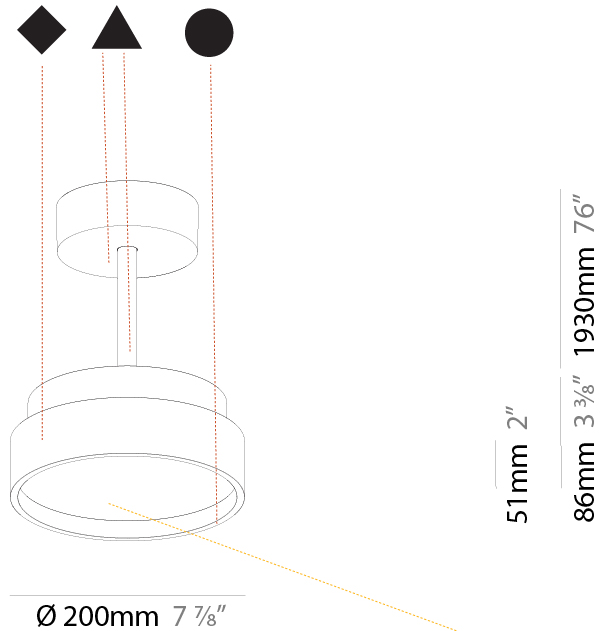

GENERAL

Series: Sign Diva Tube
Subseries: Sign Diva Tube Korona
Partner: Prolicht
Division: Architectural
Installation: Suspension
Product Type: Pendant
Mounting Location: Ceiling
Light Distribution: Direct

PHYSICAL

Shape: Round
Diameter (mm): 200
Diameter (in): 7 7/8
Height (mm): 86
Height (in): 3 3/8
Max. Overall Height (mm): 2016
Max. Overall Height (in): 79 3/8
Weight (kg): 1.789
Weight (lbs): 3.944
Diffuser: PMMA - Opal / Micro-Prism / Sparkling Secret / Vintage Industrial
Fixture Finish: SSR / BKV / CWI / CRY / HAB / UFT / ITA / RUA / FTG / MYG / LOD / PUS / FRO / FUP / KIA / POP / BLS / SPG / MEY / GOH / CHC / COM / ABZ / JAG / OBR / MOS / ROR
Fixture Material: PMMA / Extruded Aluminum / Steel

ELECTRICAL

Lamp Type: LED (Zhaga Standard)
Input Wattage (W): 10
Dimming: Tri-Mode (Non-Dimming and Phase Dimming (120Vac only) and 0-10V Dimming)
Driver Included: Yes
Driver Location: Integrated
Driver Type: Constant Current - Universal
Driver Class: Class 2
Input Voltage (V): 120 - 277
Constant Current (MA): 350

LED

Color Temperature (°K): 2700 / 3000 / 3500 / 4000
Max. Delivered Lumen (lm): 836 / 895 / 903 / 921
Nominal Lumen (lm): 1280 / 1370 / 1382 / 1410
CRI: >90 CRI
Lamp Life (hrs): 50000

OPTICAL

RATINGS AND CERTIFICATIONS

Certified By: Certified for North American Standards
IP rating: IP20