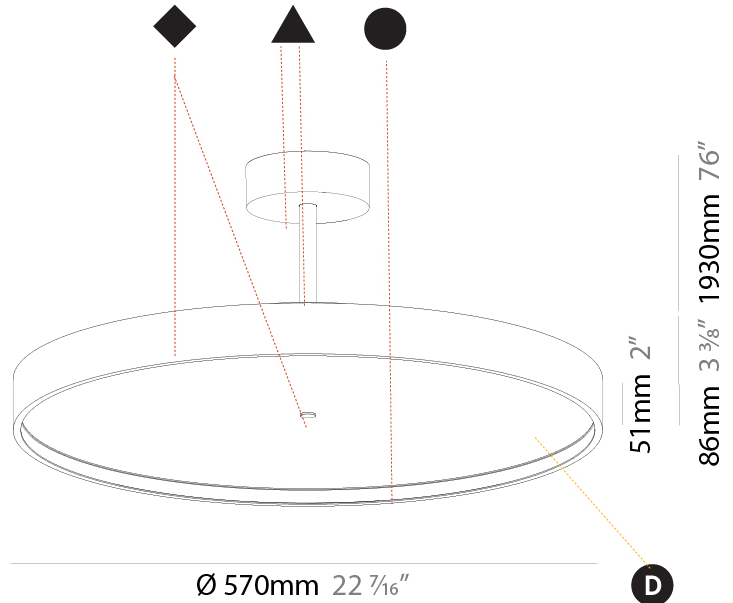

GENERAL

Series: Sign Diva Tube
Subseries: Sign Diva Tube Korona
Partner: Prolicht
Division: Architectural
Installation: Suspension
Product Type: Pendant
Mounting Location: Ceiling
Light Distribution: Direct / Indirect

PHYSICAL

Shape: Round
Diameter (mm): 570
Diameter (in): 22 7/16
Height (mm): 86
Height (in): 3 3/8
Max. Overall Height (mm): 2016
Max. Overall Height (in): 79 3/8
Weight (kg): 8.797
Weight (lbs): 19.394
Diffuser: PMMA - Opal / Micro-Prism / Sparkling Secret / Vintage Industrial
Fixture Finish: SSR / BKV / CWI / CRY / HAB / UFT / ITA / RUA / FTG / MYG / LOD / PUS / FRO / FUP / KIA / POP / BLS / SPG / MEY / GOH / CHC / COM / ABZ / JAG / OBR / MOS / ROR
Fixture Material: PMMA / Extruded Aluminum / Steel

ELECTRICAL

Lamp Type: LED (Zhaga Standard)
Input Wattage (W): 67
Dimming: Tri-Mode (Non-Dimming and Phase Dimming (120Vac only) and 0-10V Dimming)
Driver Included: Yes
Driver Location: Integrated
Driver Type: Constant Current - Universal
Driver Class: Class 2
Input Voltage (V): 120 - 277
Constant Current (MA): 350

LED

Color Temperature (°K): 2700 / 3000 / 3500 / 4000
Max. Delivered Lumen (lm): 6632 / 6728 / 6812 / 6951
Nominal Lumen (lm): 9097 / 9229 / 9344 / 9535
CRI: >90 CRI
Lamp Life (hrs): 50000

OPTICAL

RATINGS AND CERTIFICATIONS

Certified By: Certified for North American Standards
IP rating: IP20