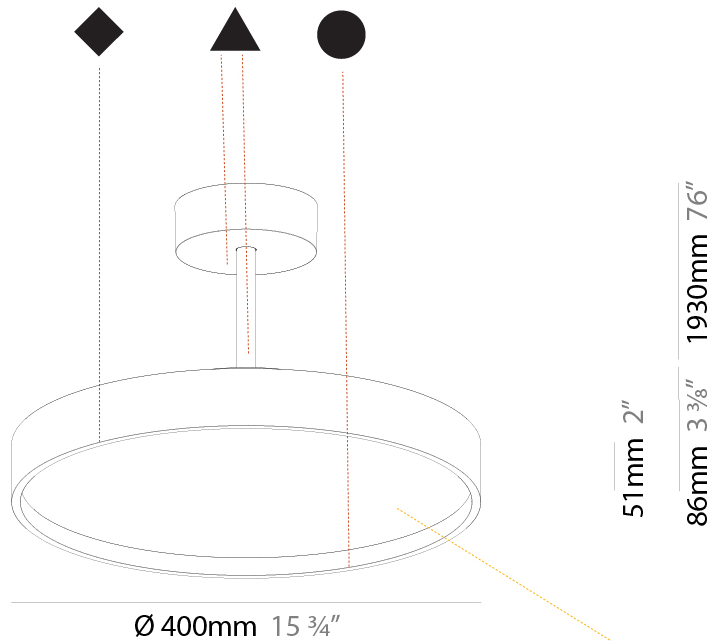

GENERAL

Series: Sign Diva Tube
Subseries: Sign Diva Tube Korona
Partner: Prolicht
Division: Architectural
Installation: Suspension
Product Type: Pendant
Mounting Location: Ceiling
Light Distribution: Direct / Indirect

PHYSICAL

Shape: Round
Diameter (mm): 400
Diameter (in): 15 3/4
Height (mm): 86
Height (in): 3 3/8
Max. Overall Height (mm): 2016
Max. Overall Height (in): 79 3/8
Weight (kg): 3.251
Weight (lbs): 7.167
Diffuser: PMMA - Opal / Micro-Prism / Sparkling Secret / Vintage Industrial
Fixture Finish: SSR / BKV / CWI / CRY / HAB / UFT / ITA / RUA / FTG / MYG / LOD / PUS / FRO / FUP / KIA / POP / BLS / SPG / MEY / GOH / CHC / COM / ABZ / JAG / OBR / MOS / ROR
Fixture Material: PMMA / Extruded Aluminum / Steel

ELECTRICAL

Lamp Type: LED (Zhaga Standard)
Input Wattage (W): 30
Total Output Wattage (W): 16 / 11.8
Dimming: Tri-Mode (Non-Dimming and Phase Dimming (120Vac only) and 0-10V Dimming)
Driver Included: Yes
Driver Location: Integrated
Driver Type: Constant Current - Universal
Driver Class: Class 2
Input Voltage (V): 120 - 277
Constant Current (MA): 500 / 350

LED

Color Temperature (*K): 2700 / 3000 / 3500 / 4000
Max. Delivered Lumen (lm): 3409 / 3019 / 3055 / 3117
Nominal Lumen (lm): 4182 / 4142 / 4189 / 4275
CRI: >90 CRI
Lamp Life (hrs): 50000

OPTICAL

RATINGS AND CERTIFICATIONS

Certified By: Certified for North American Standards
IP rating: IP20