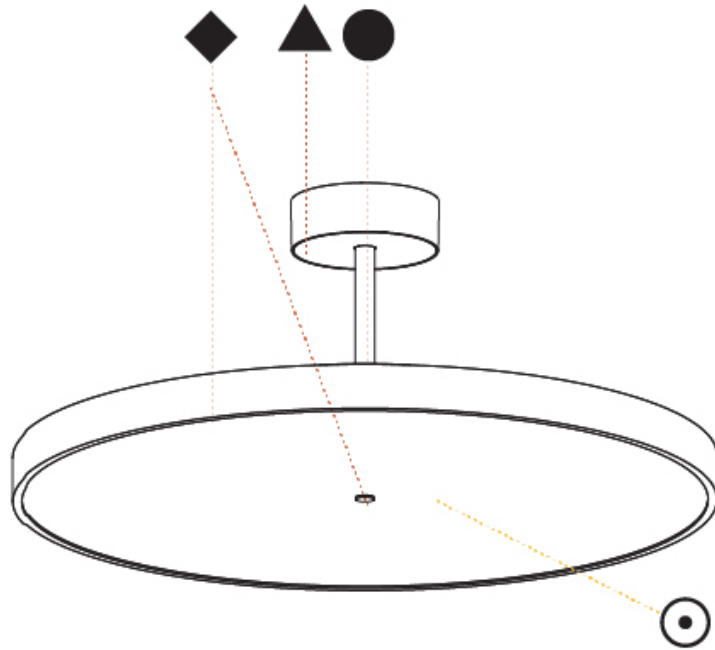

SIGN DIVA TUBE SUSPENSION

A300022-

PROJECT _____

TYPE _____

SPECIFIER _____

QUANTITY _____

DATE _____

A