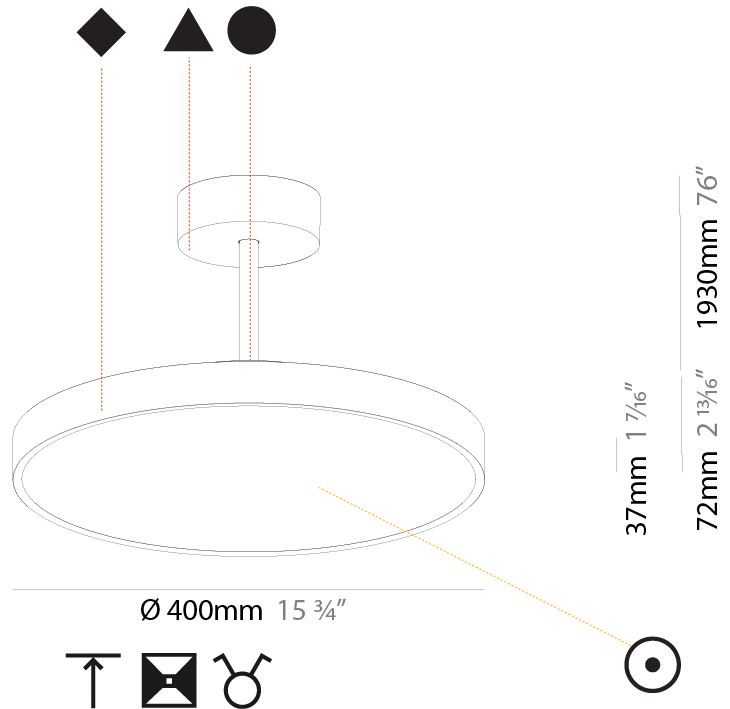

GENERAL

Series: Sign Diva Tube
Subseries: Sign Diva Tube
Partner: Prolicht
Division: Architectural
Installation: Suspension
Product Type: Pendant
Mounting Location: Ceiling
Light Distribution: Direct / Indirect

PHYSICAL

Shape: Round
Diameter (mm): 400
Diameter (in): 15 3/4
Height (mm): 72
Height (in): 2 13/16
Max. Overall Height (mm): 2002
Max. Overall Height (in): 78 13/16
Weight (kg): 3.314
Weight (lbs): 7.306
Diffuser: PMMA - Opal / Micro-Prism / Sparkling Secret / Vintage Industrial
Fixture Finish: SSR / BKV / CWI / CRY / HAB / UFT / ITA / RUA / FTG / MYG / LOD / PUS / FRO / FUP / KIA / POP / BLS / SPG / MEY / GOH / CHC / COM / ABZ / JAG / OBR / MOS / ROR
Fixture Material: PMMA / Extruded Aluminum / Steel

ELECTRICAL

Lamp Type: LED (Zhaga Standard)
Input Wattage (W): 30
Total Output Wattage (W): 27.8
Dimming: Tri-Mode (Non-Dimming and Phase Dimming (120Vac only) and 0-10V Dimming)
Driver Included: Yes
Driver Location: Integrated
Driver Type: Constant Current - Universal
Driver Class: Class 2
Input Voltage (V): 120 - 277
Constant Current (MA): 500 / 350

LED

Color Temperature (*K): 3000 / 3500 / 4000
Max. Delivered Lumen (lm): 3049 / 3019 / 3055 / 3117
Nominal Lumen (lm): 4182 / 4142 / 4189 / 4275
CRI: >90 CRI
Lamp Life (hrs): 50000

OPTICAL

RATINGS AND CERTIFICATIONS

Certified By: Certified for North American Standards
IP rating: IP20