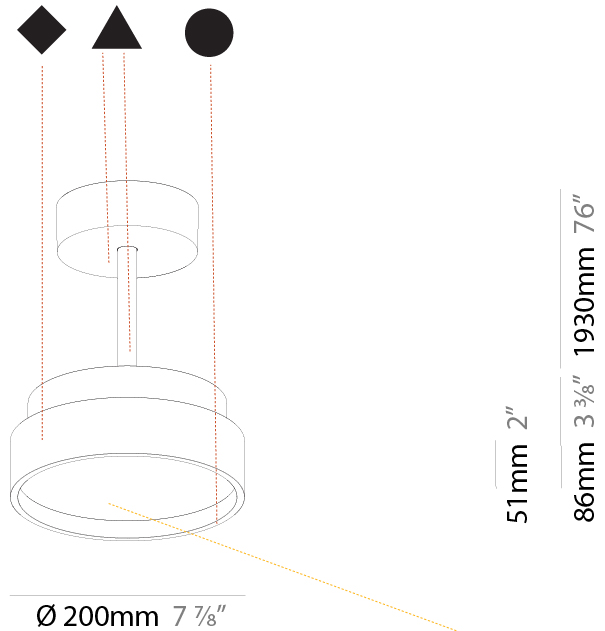

GENERAL

Series: Sign Diva Tube
Subseries: Sign Diva Tube Korona
Brand: Prolicht
Division: Architectural
Mounting Type: Suspension
Mounting Location: Ceiling
Subcategory: Pendant

PHYSICAL

Shape: Round
Diameter (mm): 200
Diameter (in): 7 7/8
Height (mm): 86
Height (in): 3 3/8
Max. Overall Height (mm): 2016
Max. Overall Height (in): 79 3/8
Light Distribution: Direct
Weight (kg): 1.789
Weight (lbs): 3.944
Diffuser: PMMA - Opal / Micro-Prism / Sparkling Secret / Vintage Industrial
Fixture Finish: SSR / BKV / CWI / CRY / HAB / UFT / ITA / RUA / FTG / MYG / LOD / PUS / FRO / FUP / KIA / POP / BLS / SPG / MEY / GOH / GUM / CHC / COM / ABZ / JAG / OBR / MOS / ROR
Fixture Material: Extruded Aluminum / Steel

ELECTRICAL

Lamp Type: LED (Zhaga Standard)
Input Wattage (W): 10
Dimming: Tri-Mode (Non-Dimming and Phase Dimming (120Vac only) and 0-10V Dimming)
Driver Included: Yes
Driver Location: Integrated
Driver Type: Constant Current - Universal
Driver Class: Class 2
Input Voltage (V): 120 - 277
Constant Current (MA): 350

LED

Color Temperature (°K): 2700 / 3000 / 3500 / 4000
Max. Delivered Lumen (lm): 836 / 895 / 903 / 921
Nominal Lumen (lm): 1280 / 1370 / 1382 / 1410
CRI: >90 CRI
Lamp Life (hrs): 50000

OPTICAL

RATINGS AND CERTIFICATIONS

Certified By: Certified for North American Standards
IP rating: IP20