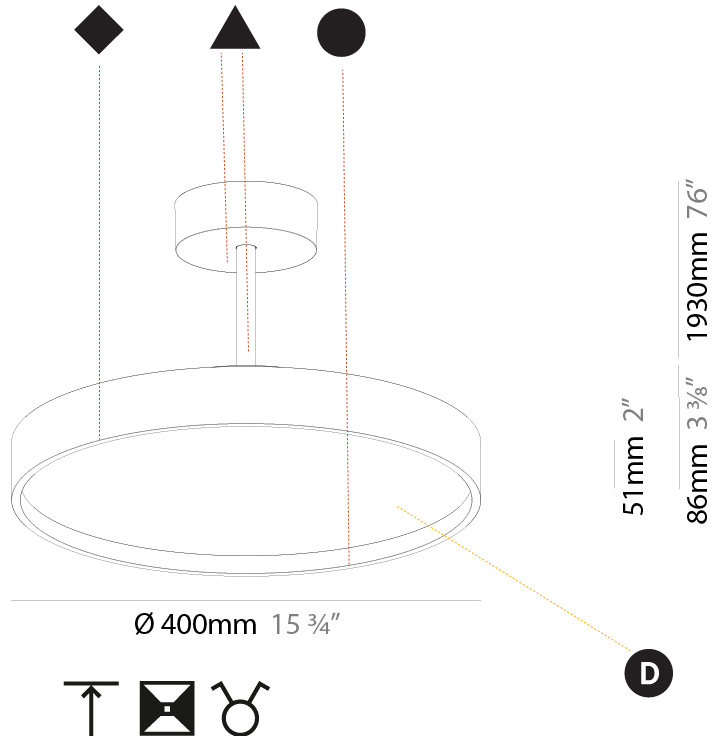

GENERAL

Series: Sign Diva Tube
Subseries: Sign Diva Tube Korona
Brand: Prolicht
Division: Architectural
Mounting Type: Suspension
Mounting Location: Ceiling
Subcategory: Pendant

PHYSICAL

Shape: Round
Diameter (mm): 400
Diameter (in): 15 3/4
Height (mm): 86
Height (in): 3 3/8
Max. Overall Height (mm): 2016
Max. Overall Height (in): 79 3/8
Light Distribution: Direct / Indirect
Weight (kg): 3.251
Weight (lbs): 7.167
Diffuser: PMMA - Opal / Micro-Prism / Sparkling Secret / Vintage Industrial
Fixture Finish: SSR / BKV / CWI / CRY / HAB / UFT / ITA / RUA / FTG / MYG / LOD / PUS / FRO / FUP / KIA / POP / BLS / SPG / MEY / GOH / GUM / CHC / COM / ABZ / JAG / OBR / MOS / ROR
Fixture Material: Extruded Aluminum / Steel

ELECTRICAL

Lamp Type: LED (Zhaga Standard)
Input Wattage (W): 30
Total Output Wattage (W): 16 / 11.8
Dimming: Tri-Mode (Non-Dimming and Phase Dimming (120Vac only) and 0-10V Dimming)
Driver Included: Yes
Driver Location: Integrated
Driver Type: Constant Current - Universal
Driver Class: Class 2
Input Voltage (V): 120 - 277
Constant Current (MA): 500 / 350

LED

Color Temperature (*K): 2700 / 3000 / 3500 / 4000
Max. Delivered Lumen (lm): 3409 / 3019 / 3055 / 3117
Nominal Lumen (lm): 4182 / 4142 / 4189 / 4275
CRI: >90 CRI
Lamp Life (hrs): 50000

OPTICAL

RATINGS AND CERTIFICATIONS

Certified By: Certified for North American Standards
IP rating: IP20