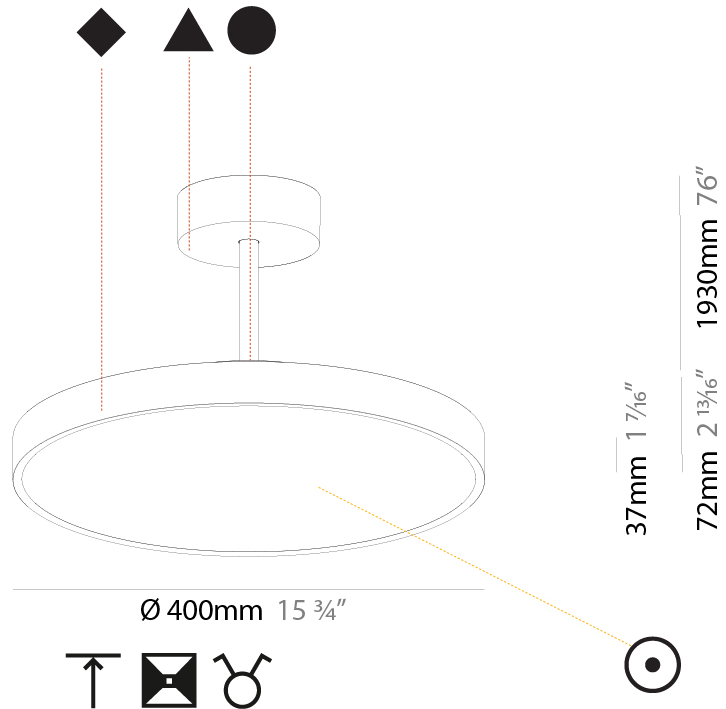

GENERAL

Series: Sign Diva Tube
Subseries: Sign Diva Tube
Brand: Prolicht
Division: Architectural
Mounting Type: Suspension
Mounting Location: Ceiling
Subcategory: Pendant

PHYSICAL

Shape: Round
Diameter (mm): 400
Diameter (in): 15 3/4
Height (mm): 72
Height (in): 2 13/16
Max. Overall Height (mm): 2002
Max. Overall Height (in): 78 13/16
Light Distribution: Direct / Indirect
Weight (kg): 3.314
Weight (lbs): 7.306
Diffuser: PMMA - Opal / Micro-Prism / Sparkling Secret / Vintage Industrial
Fixture Finish: SSR / BKV / CWI / CRY / HAB / UFT / ITA / RUA / FTG / MYG / LOD / PUS / FRO / FUP / KIA / POP / BLS / SPG / MEY / GOH / GUM / CHC / COM / ABZ / JAG / OBR / MOS / ROR
Fixture Material: Extruded Aluminum / Steel

ELECTRICAL

Lamp Type: LED (Zhaga Standard)
Input Wattage (W): 30
Total Output Wattage (W): 27.8
Dimming: Tri-Mode (Non-Dimming and Phase Dimming (120Vac only) and 0-10V Dimming)
Driver Included: Yes
Driver Location: Integrated
Driver Type: Constant Current - Universal
Driver Class: Class 2
Input Voltage (V): 120 - 277
Constant Current (MA): 500 / 350

LED

Color Temperature (*K): 3000 / 3500 / 4000
Max. Delivered Lumen (lm): 3049 / 3019 / 3055 / 3117
Nominal Lumen (lm): 4182 / 4142 / 4189 / 4275
CRI: >90 CRI
Lamp Life (hrs): 50000

OPTICAL

RATINGS AND CERTIFICATIONS

Certified By: Certified for North American Standards
IP rating: IP20