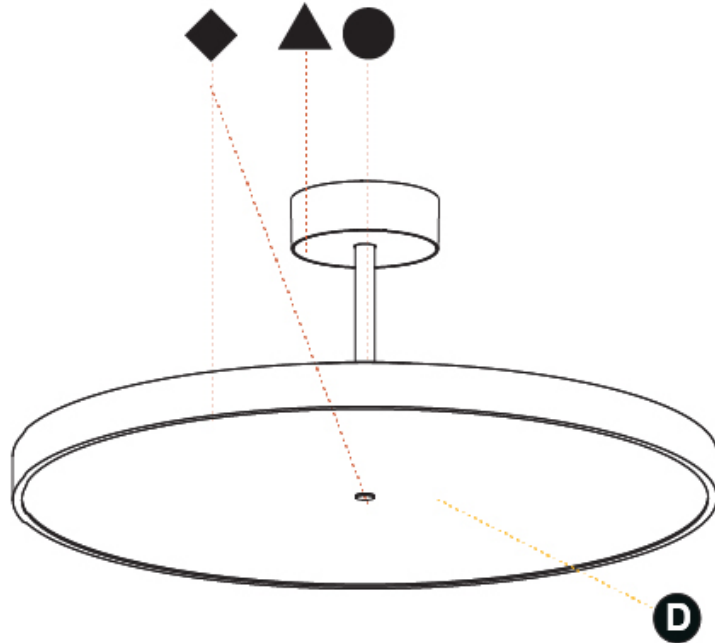

SIGN DIVA TUBE KORONA SUSPENSION

A300028-

PROJECT _____

TYPE _____

SPECIFIER _____

QUANTITY _____

DATE _____

A